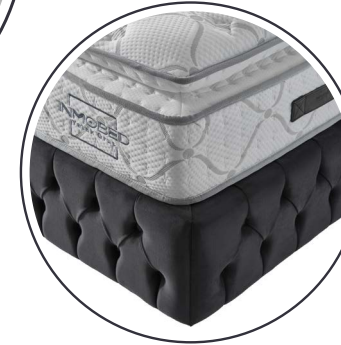

SILVER
SET
INMOBED

SILVER
THICK PAD

34
cm
Yatak
Yüksekliği

Visco Foam is a type of foam with high density and resilience that offers extra comfort to the user. It prevents disturbances to the partner during movements from side to side, conforms to the body's shape under pressure, and returns to its original form. **Visco Sünger**, Yüksek dansiteli ve yüksek mukavemete sahip olan, kullanıcıya ekstra konfor sağlayan, sağa ve sola dönüşlerde partneri rahatsız etmeyen, yapılan basınç sonucu vücudun şeklini alan ve tekrar aynı forma kavuşan sünger çeşididir.

Mattress Dimensions
Yatak Ölçüleri

90x190 cm	140x200 cm
90x200 cm	150x200 cm
100x200 cm	160x200 cm
120x200 cm	180x200 cm
140x190 cm	200x200 cm

Knitted Fabric
Örme Kumaş

Cut Fiber
Kesik Elyaf Kumaş

300 Gram Fabric
300 Gram Elyaf

28
DNS
Pool Sponge
Havuz Sünger

22
DNS
Support Sponge
Destek Sünger

50
DNS
Visco Sponge
Visco Sünger

14cm Pocket
Spring
14cm Paket Yay

Orthopedic
Ortopedik

Heat Circulation
Isi Sirkülasyonu

Hardness Level / Sertlik Seviyesi

Soft Medium Hard Hard Extra Hard

WWW.INMOBED.COM