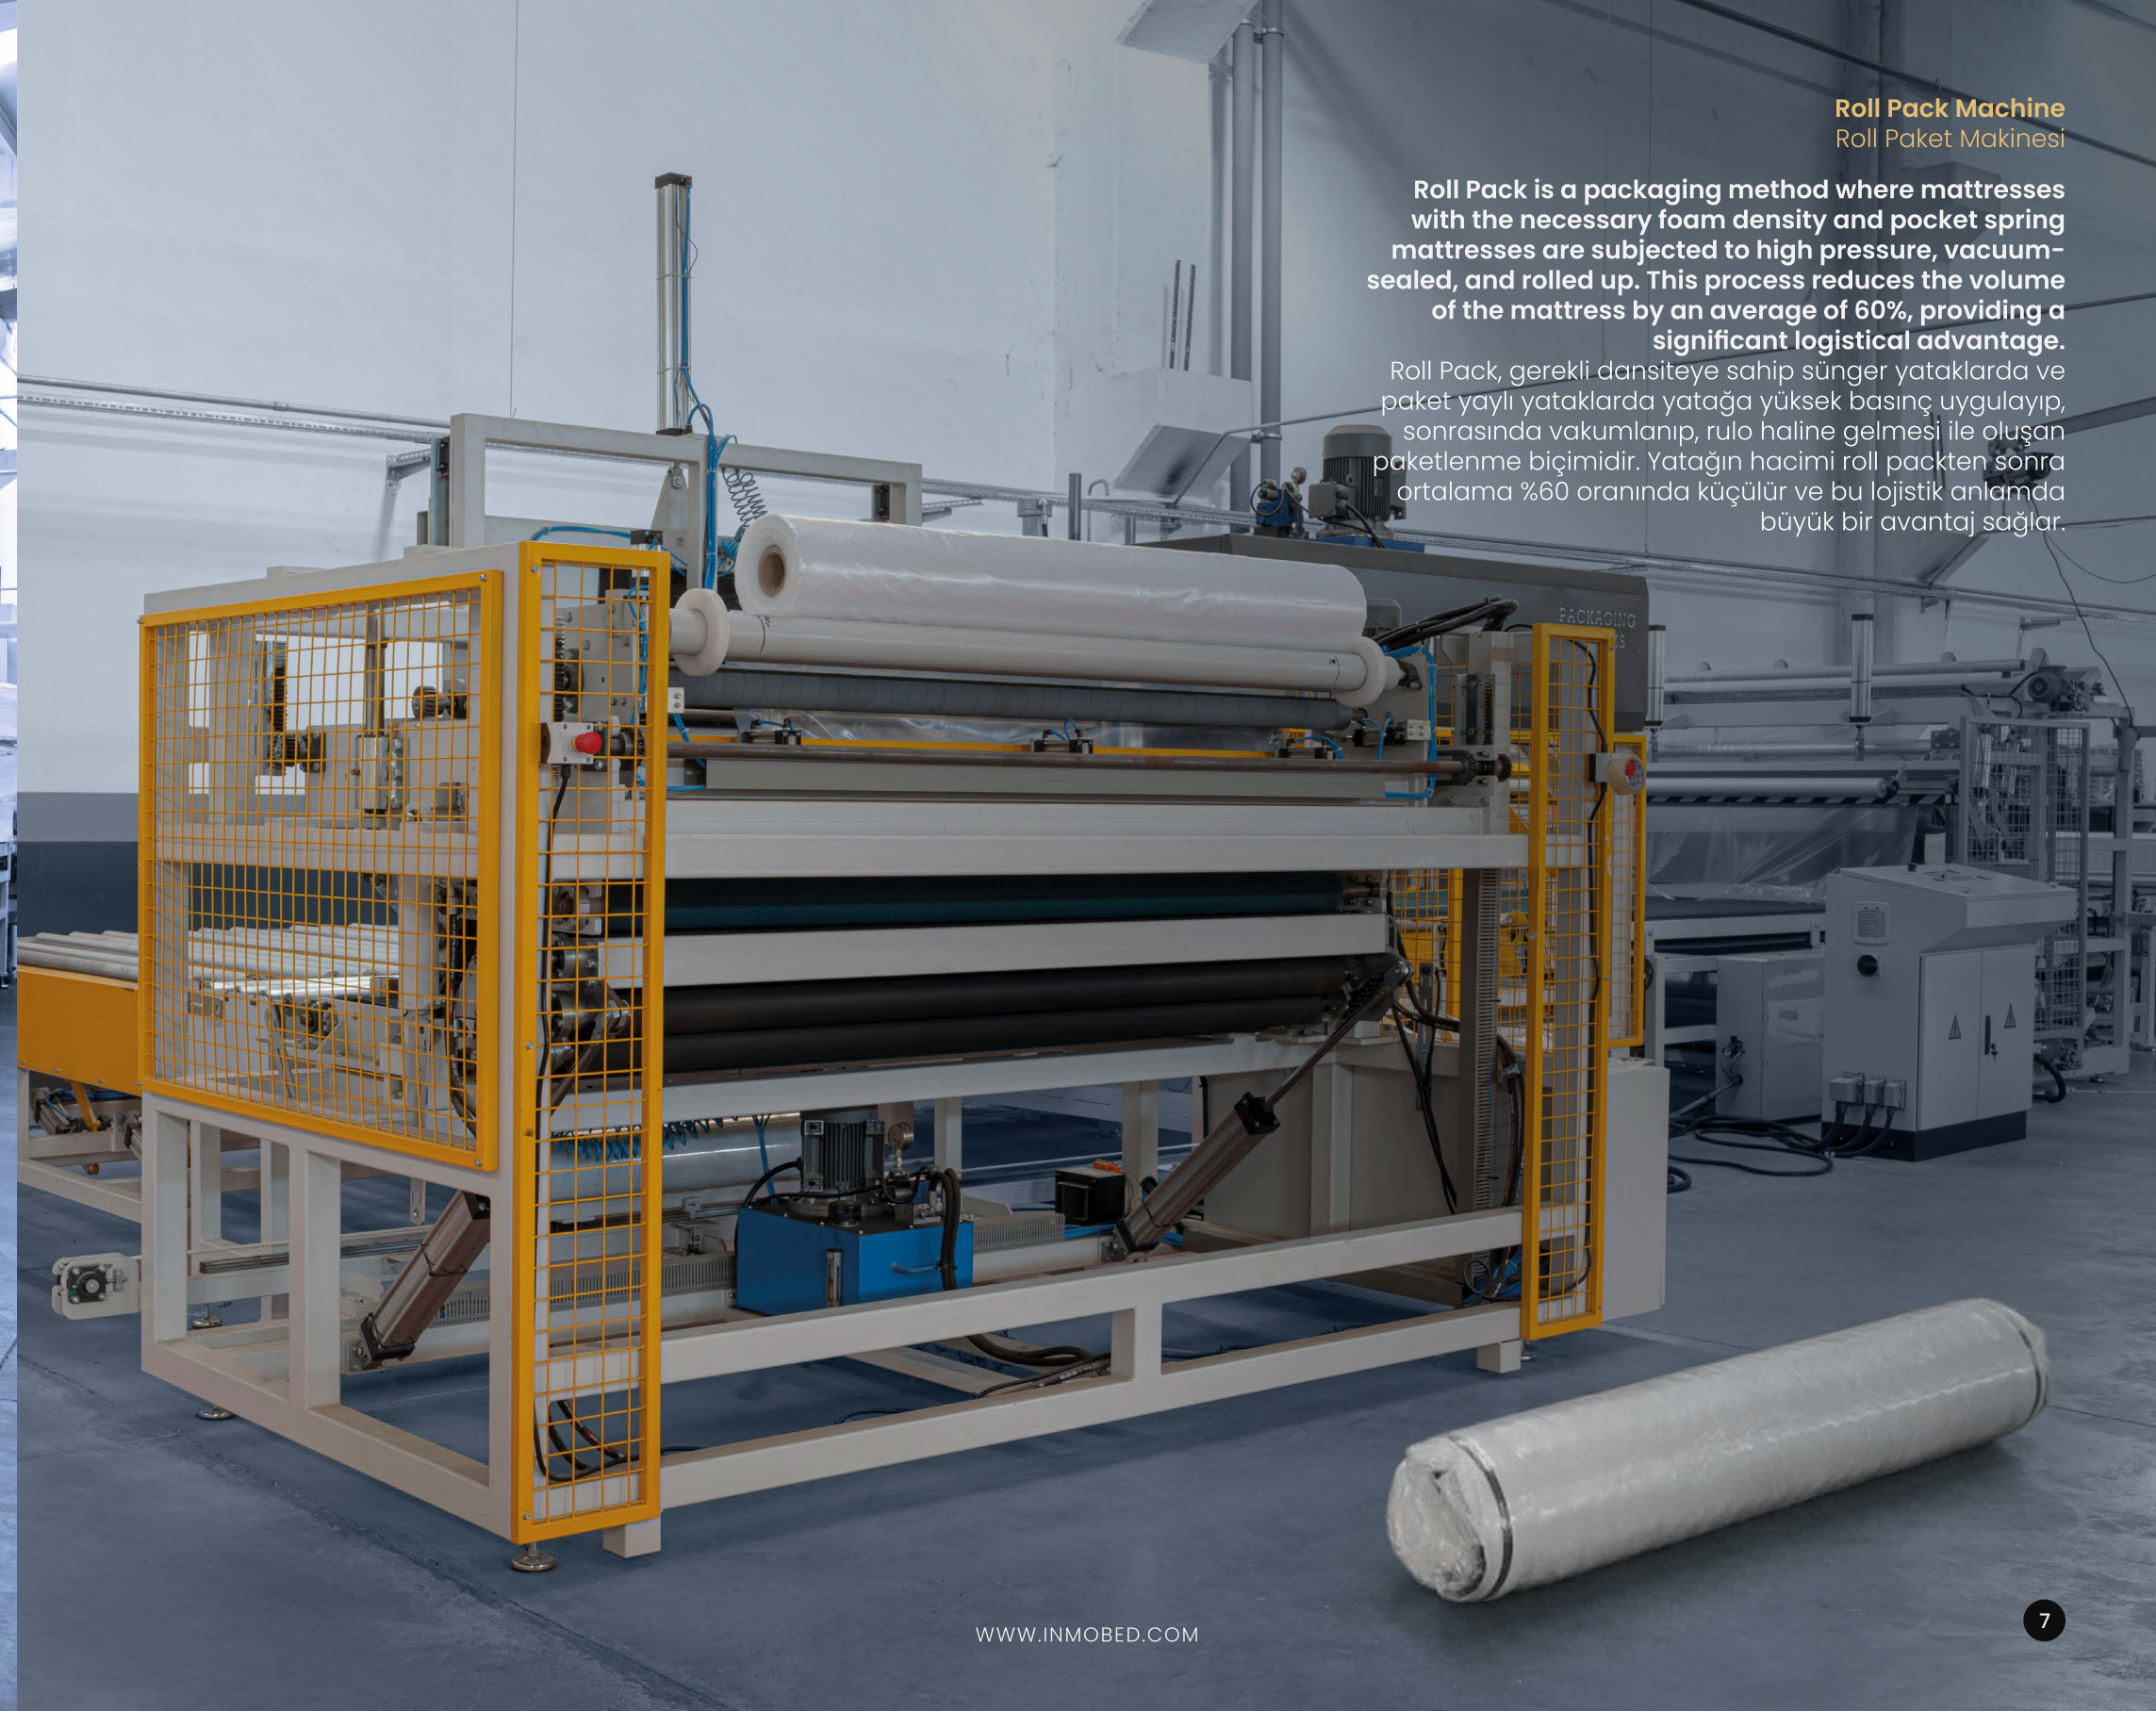

Roll Pack Machine
Roll Paket Makinesi

Roll Pack is a packaging method where mattresses with the necessary foam density and pocket spring mattresses are subjected to high pressure, vacuum-sealed, and rolled up. This process reduces the volume of the mattress by an average of 60%, providing a significant logistical advantage.